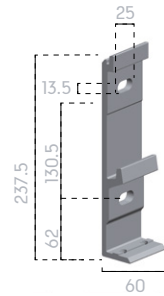

Technical Information.

Specification:

- > Arms: 2
- > Width: 6,000mm
- > Projection: 4,000mm

- > Arms: 3
- > Width: 9,000mm
- > Projection: 4,000mm

- > Arms: 4
- > Width: 12,000mm
- > Projection: 4,000mm

Operation:

ONYX System

Installation Information.

Dimensions:

> Wall Installation

> Wall Plate

> Auxiliary Wall Plate

Pitch:

> Wall

Recommendations:

Minimum width for recommended arms (mm)

Projection	Minimum Width		
	2 Arms	3 Arms	4 Arms
1,500	2,040	3,030	4,040
1,750	2,290	3,410	4,540
2,000	2,540	3,790	5,040
2,250	2,790	4,160	5,540
2,500	3,040	4,540	6,040
2,750	3,290	4,910	6,540
3,000	3,540	5,290	7,040
3,250	3,790	5,660	7,540
3,500	4,040	6,040	8,040
3,750	4,290	6,410	8,540
4,000	4,540	6,790	9,040