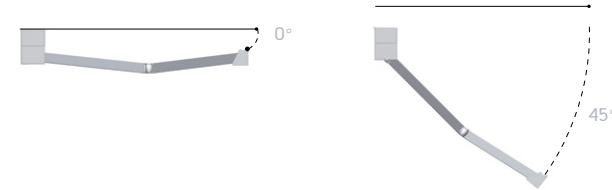

ONYX System

Installation Information.

Dimensions:

> Wall Installation

> Wall Plate

> Auxiliary Wall Plate

Pitch:

> Wall

Recommendations:

Minimum width for recommended arms (mm)

Projection	Minimum Width		
	2 Arms	3 Arms	4 Arms
1,500	2,040	3,030	4,040
1,750	2,290	3,410	4,540
2,000	2,540	3,790	5,040
2,250	2,790	4,160	5,540
2,500	3,040	4,540	6,040
2,750	3,290	4,910	6,540
3,000	3,540	5,290	7,040
3,250	3,790	5,660	7,540
3,500	4,040	6,040	8,040
3,750	4,290	6,410	8,540
4,000	4,540	6,790	9,040