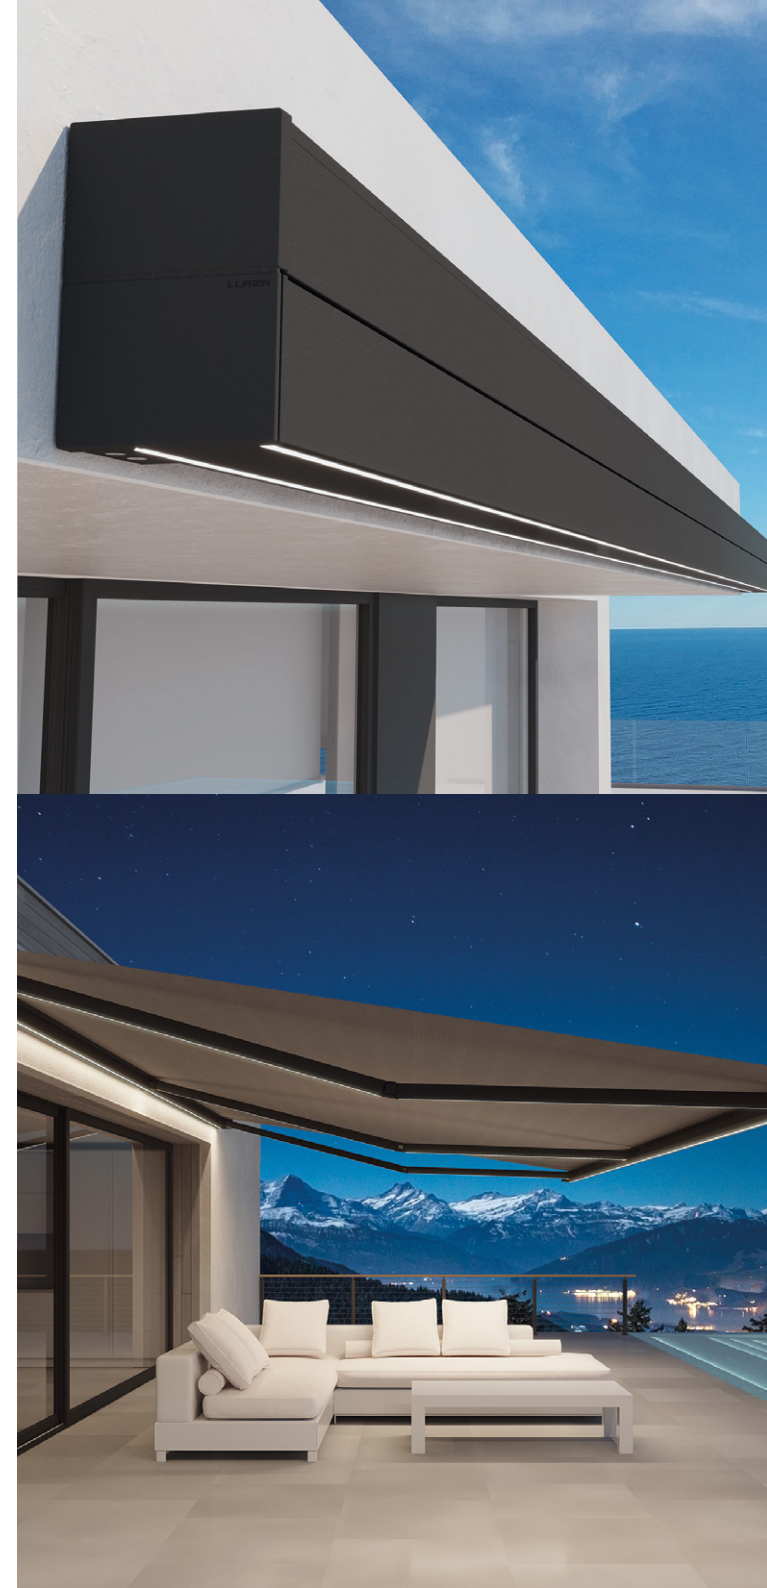

KUADBOX 400
FOLDING-ARM AWNING SYSTEM

KUADBOX 400 FOLDING-ARM AWNING SYSTEM

Kuadbox 400 – Aesthetics and technology for modern architecture.

Perfect for minimalist façades, The Kuadbox 400 folding-arm awning system stands out from the crowd due to its straight, stylised shape, in conjunction with new trends in architecture.

It is perfect for minimalist façades, having essentially the functional appearance characteristic of minimalist buildings.

Apart from aesthetics, the cassette has advanced technical features to be expected of a high-end product. Its installation and operation meet the highest standards of quality and durability. Its lateral ends are manufactured in aluminium, an important detail that adds value to the awning, whose beauty is enhanced by their elegant design.

At night, this model creates an amazing contemporary impression illuminated by its LED lighting. The Kuadbox 400 is essential to enjoying a terrace area whatever the time, thanks to the dimmable LED lighting on all parts of the system, from the cassette, to the front profile and along the ONYX LUX arms. It is in every sense a beacon!

ONYX-400 & ONYX LUX-400 Recommended Arms

- Balanced contemporary design that combines the advantages of full lacquering, a hard-wearing appearance and a totally metallic look.
- LED lighting can be integrated in the ONYX-LUX arms for 24-hour use of the folding-arm awning.
- The ONYX LUX-400 has fully integrated lighting system and no cables visible at the elbow.
- The design of the elbow improves the performance of the arm when half open to give it more tension.