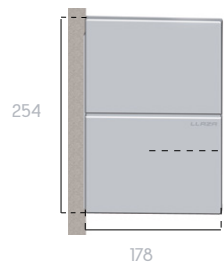

Technical Information.

Specification:

- > Arms: 2
- > Width: 6,000mm
- > Projection: 4,000mm

- > Arms: 3
- > Width: 9,000mm
- > Projection: 4,000mm

- > Arms: 4
- > Width: 12,000mm
- > Projection: 4,000mm

Operation:

ONYX System

Installation Information.

Dimensions:

> Wall Installation

> Wall Plate

> Auxiliary Wall Plate

Pitch:

> Wall