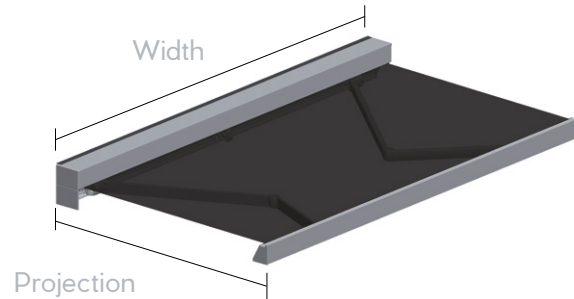

Technical Information.

Specification:

- > Arms: 2
- > Width: 6,000mm
- > Projection: 4,000mm

- > Arms: 3
- > Width: 9,000mm
- > Projection: 4,000mm

- > Arms: 4
- > Width: 12,000mm
- > Projection: 4,000mm

Operation:

- > Motorised
- > Automated

Lighting Possibilities:

- > Cassette Profile
- > Front Profile
- > Arms (Onyx Lux)

Application:

- > Terraces
- > Catering

Finishes:

- > Lacquer in accordance with QUALICOAT standards
- > Stainless steel screws and bolts
- > Arms with integral lacquering

Accessories:

- > Valance

Installation:

- > Face-Fix

Classification:

- > Wind: Up to 28 km/h
- > Durability: Min. 10,000 manoeuvres

Recommended Arms: Compatible with

- > ONYX System: Onyx 400
  Onyx Lux-400