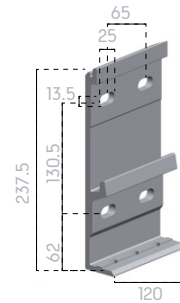

Technical Information.

Specification:

- > Arms: 2
- > Width: 6,000mm
- > Projection: 4,000mm

- > Arms: 3
- > Width: 9,000mm
- > Projection: 4,000mm

- > Arms: 4
- > Width: 12,000mm
- > Projection: 4,000mm

Operation:

ONYX System

Installation Information.

Dimensions:

> Wall Installation

> Wall Plate

> Auxiliary Wall Plate

Pitch:

> Wall

Recommendations:

Minimum width for recommended arms (mm)

Projection	Minimum Width		
	2 Arms	3 Arms	4 Arms
1,500	2,040	3,030	4,040
1,750	2,290	3,410	4,540
2,000	2,540	3,790	5,040
2,250	2,790	4,160	5,540
2,500	3,040	4,540	6,040
2,750	3,290	4,910	6,540
3,000	3,540	5,290	7,040
3,250	3,790	5,660	7,540
3,500	4,040	6,040	8,040
3,750	4,290	6,410	8,540
4,000	4,540	6,790	9,040